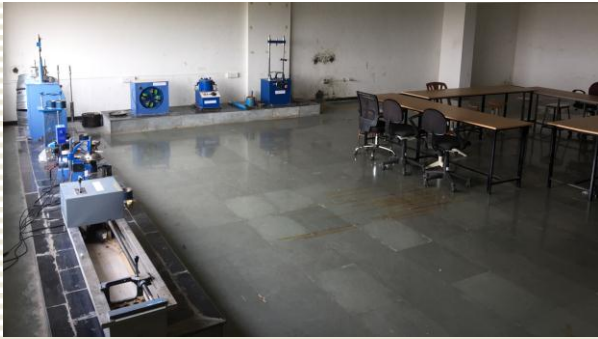

Shree Mahavir Education Society's
SANGHAVI COLLEGE OF ENGINEERING

Department of Civil Engineering