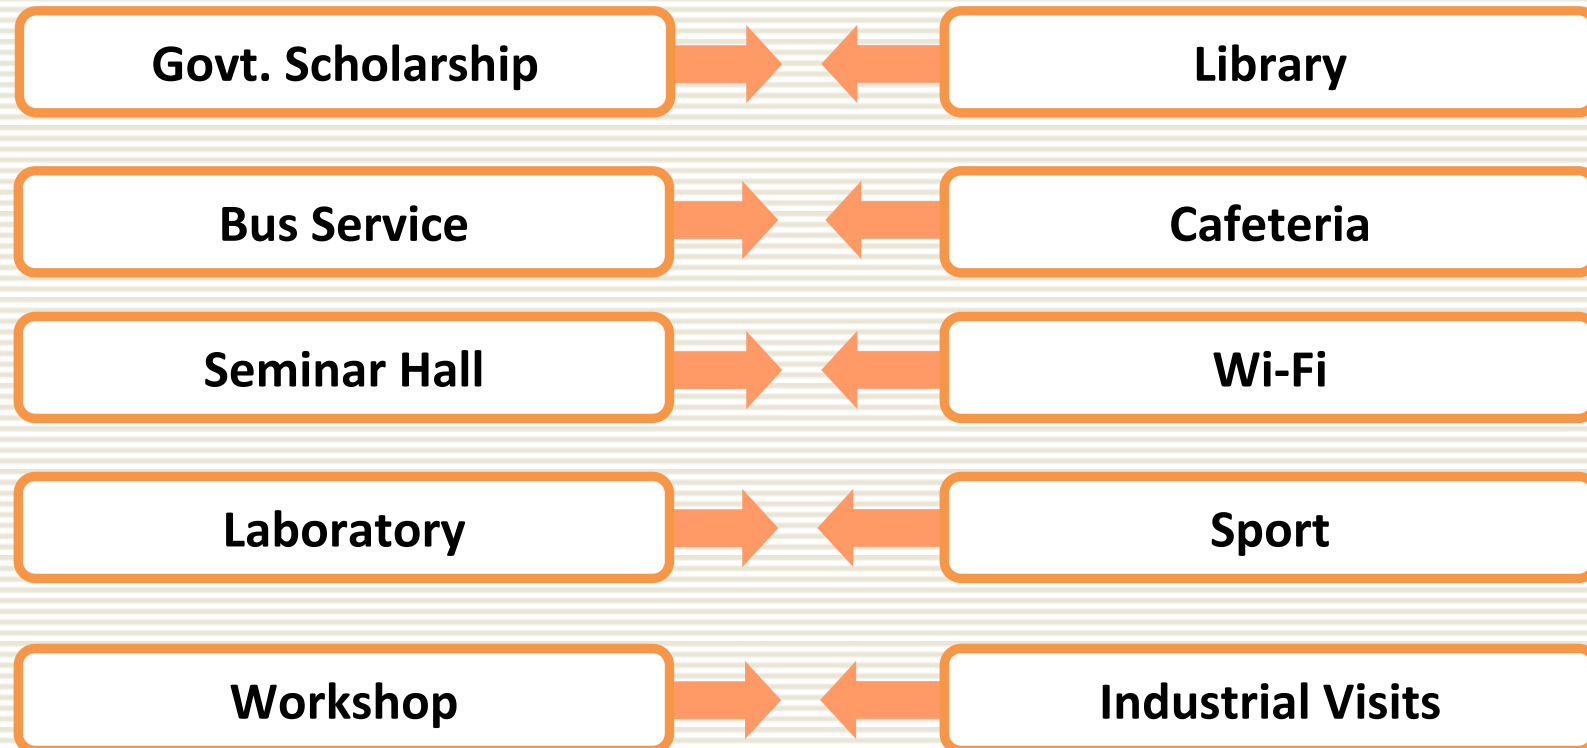

Shree Mahavir Education Society's SANGHAVI COLLEGE OF ENGINEERING

Facilities at Campus