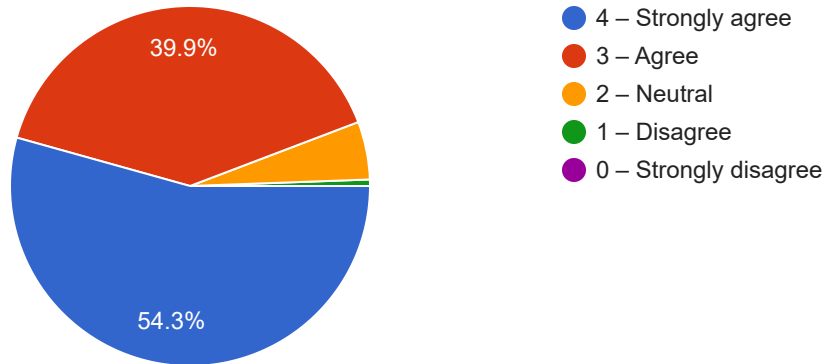

16. The institute/teachers use student centric methods, such as experiential learning, participative learning and problem-solving methodologies for enhancing learning experiences.

173 responses

17. Teachers encourage you to participate in extracurricular activities.

173 responses

18. Efforts are made by the institute/teachers to inculcate soft skills, life skills and employability skills to make you ready for the world of work.

173 responses