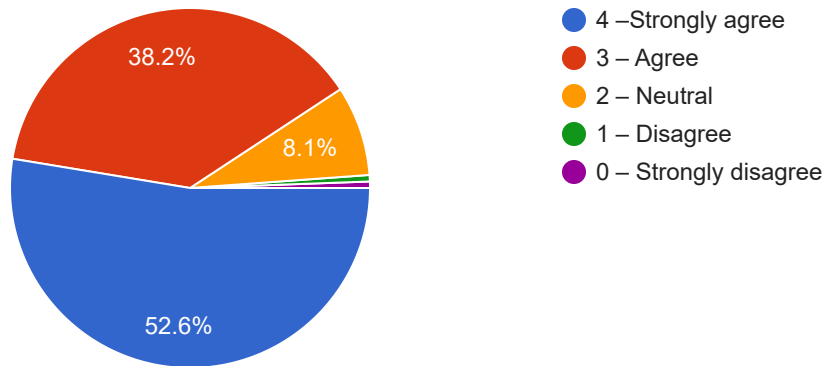

20. The overall quality of teaching-learning process in the institute is very good.

173 responses