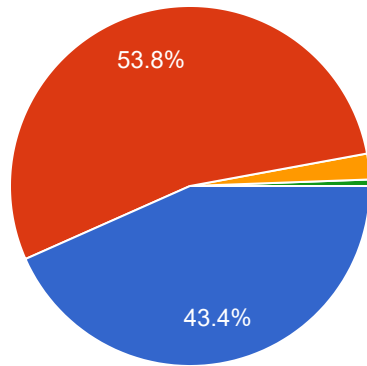

- 4 – Thoroughly
- 3 – Satisfactorily
- 2 – Poorly
- 1 – Indifferently
- 0 – Won't teach at all

3. How well were the teachers able to communicate?

173 responses