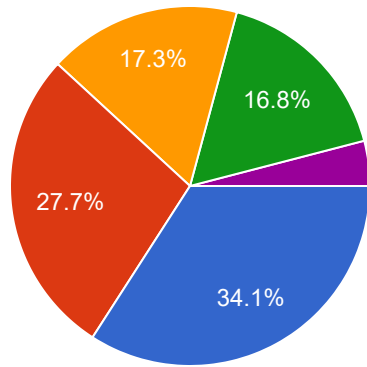

Instructions to fill the questionnaire.

Criterion II: Teaching–Learning and Evaluation

1. How much of the syllabus was covered in the class?

173 responses

- 4 – 85 to 100%
- 3 – 70 to 84%
- 2 – 55 to 69%
- 1 – 30 to 54%
- 0 – Below 30%